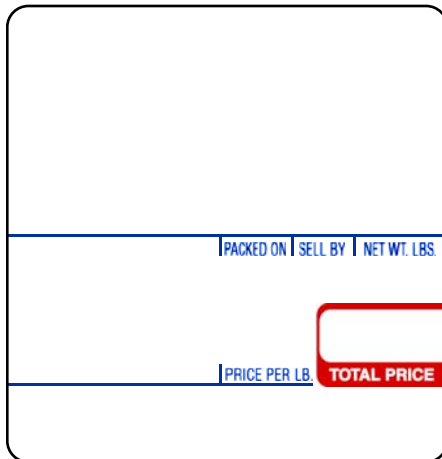

LS-100

Computer generated likeness

LSi ID#

TA115

Label Description:

#8020 • 60mm • UPC • Ingredient formats 42 thru 50

Label Size (W x L):

58 mm x 60 mm

Packaging:

500 /roll; 12 rolls

Approx. Wt (lbs.):

10

Wind Direction:

Minimum Orders:

Stock: 1 case • Custom: 5 cases

LSi manufactured custom scale labels and stock scale labels have been used in thousands of label printing scales in order to label retail bakery and candy, deli, cheese, meat, fish and other seafood, poultry, produce, prepared food, and other retail food packages found throughout the US and in other countries.