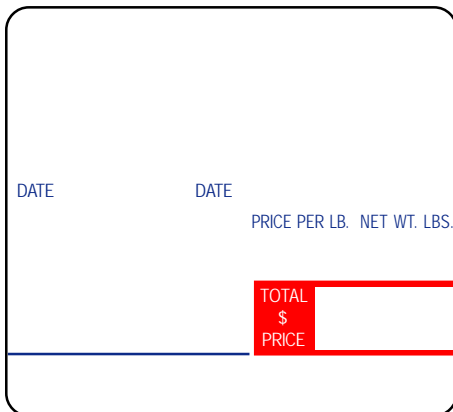

LSi ID# **TD3473**
Label Description: UPC, Extended Text
Compatible Models: AW Series, DPS Series, FX Series, IL Series
Label Size (W x L): 60mm x 55mm
Packaging: 2,400/roll; 3 rolls
Approx. Wt (lbs.): 14
Core ID: 3"

Wind Direction:

Minimum Orders: Stock: 5 cases • Custom: 5 cases