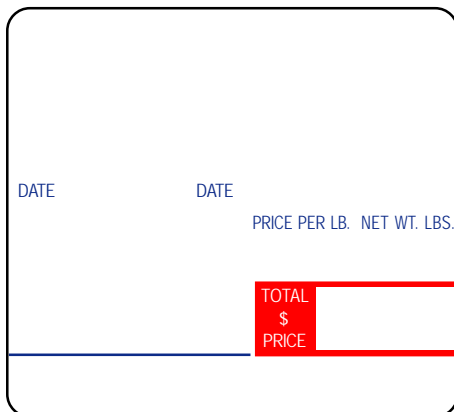

LSi ID# **TD365**
Label Description: DP-90, DP-120, DP-121 UPC
Label Size (W x L): 60mm x 55mm
Packaging: 1,100/roll; 15 rolls
Approx. Wt (lbs.): 22 Wind Direction:

Minimum Orders: Stock: 5 cases • Custom: 5 case