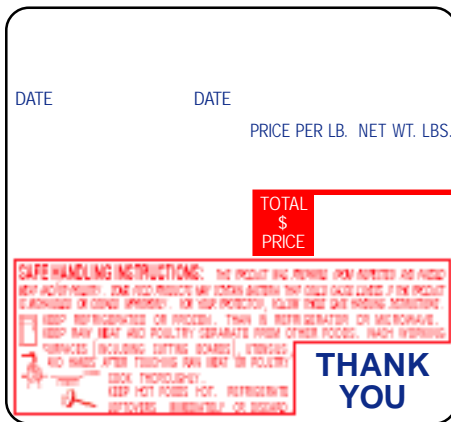

LSi ID# **TD347S3**
Label Description: UPC, Safe Handling
Compatible Models: AW Series, DPS Series, FX Series, IL Series
Label Size (W x L): 60mm x 55mm
Packaging: 2,400/roll; 3 rolls
Approx. Wt (lbs.): 14
Core ID: 3"

Wind Direction: C

Minimum Orders: Stock: 5 cases • Custom: 5 cases