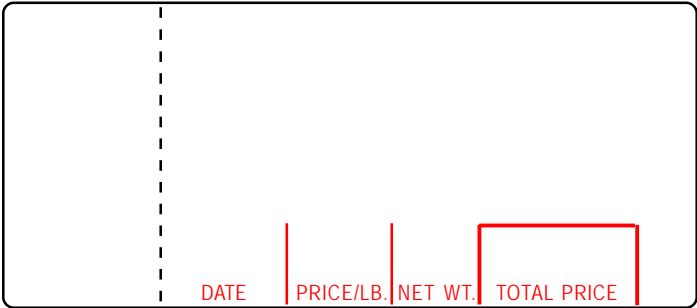

LSi ID# **TD353**
 Label Description: SM-15i Format #1 UPC, Ingredient
 Label Size (W x L): 40mm x 92mm
 Packaging: 350/roll; 25 rolls
 Approx. Wt (lbs.): 19 Wind Direction: 
 Minimum Orders: Stock: 5 cases • Custom: 5 cases