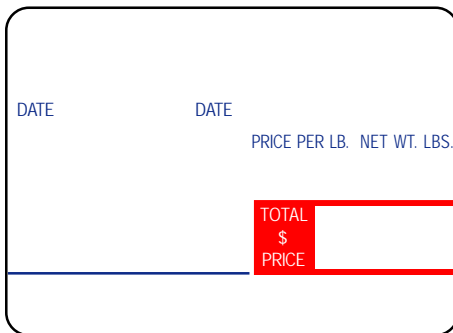

LSi ID# **TD345**
Label Description: UPC
Compatible Models: AW Series, DPS Series, FX Series, IL Series
Label Size (W x L): 60mm x 43mm
Packaging: 4,000/roll; 3 rolls
Approx. Wt (lbs.): 15
Core ID: 1.5"

Wind Direction:

Minimum Orders: Stock: 1 case • Custom: 5 cases