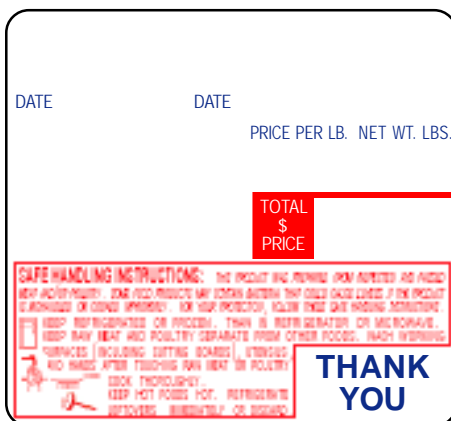

LSi ID# **TD347S2**
Label Description: UPC, Safe Handling
Compatible Models: AW Series, DPS Series, FX Series, IL Series
Label Size (W x L): 60mm x 55mm
Packaging: 2,700/roll; 5 rolls
Approx. Wt (lbs.): 27
Core ID: 3"

Wind Direction:

Minimum Orders: Stock: 5 cases • Custom: 5 cases