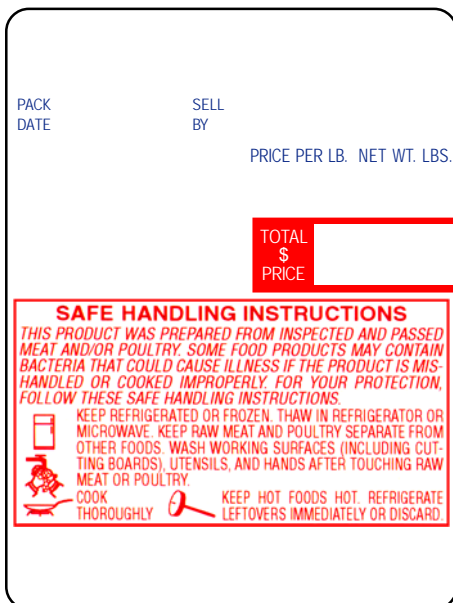

LSi ID# **TD360S**
Label Description: SM-70 UPC, Safe Handling
Label Size (W x L): 60mm x 80mm
Packaging: 810/roll; 15 rolls
Approx. Wt (lbs.): 25   Wind Direction:
Minimum Orders: Stock: 1 case • Custom: 5 cases