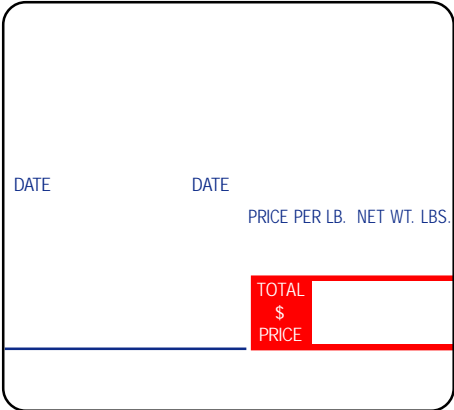

LABELS FOR DIGI SM-70 SCALES continued

Digi SM-70 Labels continued

LSi ID# **TD370**
Label Description: SM-70 Continuous Strip roll
Label Size (W x L): 42mm x 2520"
Packaging: 20 rolls
Approx. Wt (lbs.): 24
Wind Direction:
Minimum Orders: Stock: 1 case • Custom: 5 cases

LSi ID# **TD371**
Label Description: SM-70 Continuous Strip roll
Label Size (W x L): 60mm x 2520"
Packaging: 20 rolls
Approx. Wt (lbs.): 26
Wind Direction:
Minimum Orders: Stock: 1 case • Custom: 5 cases

LSi ID# **TD363**
Label Description: SM-70 UPC
Label Size (W x L): 60mm x 43mm
Packaging: 1,500/roll; 15 rolls
Approx. Wt (lbs.): 28
Wind Direction:
Minimum Orders: Stock: 1 case • Custom: 5 cases

LSi ID# **TD365**
Label Description: SM-70 UPC
Label Size (W x L): 60mm x 55mm
Packaging: 1,100/roll; 15 rolls
Approx. Wt (lbs.): 22
Wind Direction:
Minimum Orders: Stock: 5 cases • Custom: 5 cases