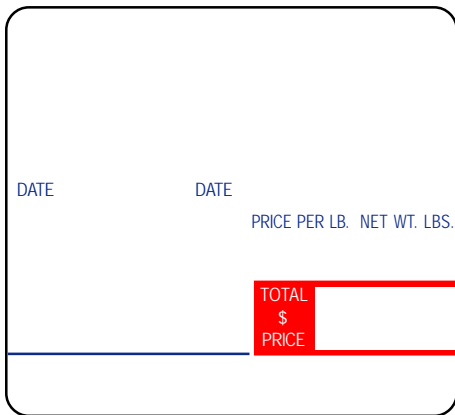

LSi ID# **TD364**

Label Description: SM-90 UPC

Label Size (W x L): 60mm x 55mm

Packaging: 830/roll; 15 rolls

Approx. Wt (lbs.): 20

Wind Direction:

Minimum Orders: Stock: 5 cases • Custom: 5 cases