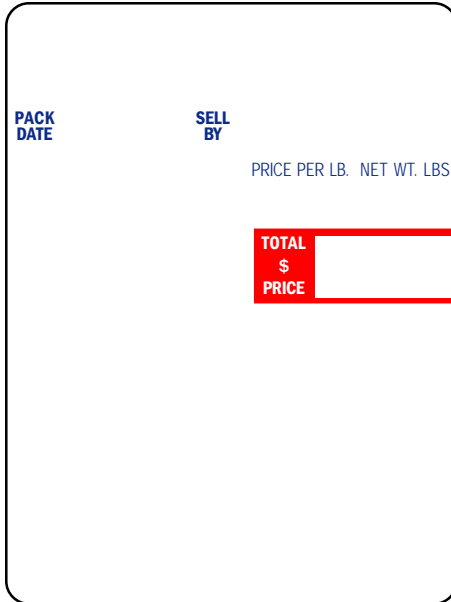

LABELS FOR DIGI SM-90 LABEL PRINTING SCALE continued

Digi SM-90 Labels continued

LSi ID# **TD376**
Label Description: SM-90 UPC
Label Size (W x L): 60mm x 80mm
Packaging: 580/roll; 15 rolls
Approx. Wt (lbs.): 20
Wind Direction:
Minimum Orders: Stock: 5 cases • Custom: 5 cases

LSi ID# **TD376S**
Label Description: SM-90 UPC; Safe Handling
Label Size (W x L): 60mm x 80mm
Packaging: 580/roll; 15 rolls
Approx. Wt (lbs.): 20
Wind Direction:
Minimum Orders: Stock: 1 case • Custom: 5 cases