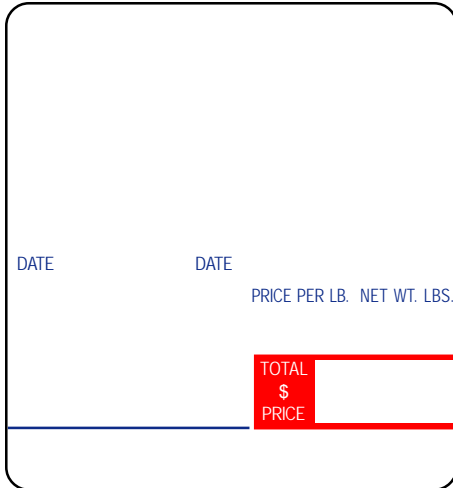

LABELS FOR DIGI SM-70 SCALES continued

Digi SM-70 Labels continued

LSi ID# **TD366**
Label Description: SM-70 UPC, Ingredient
Label Size (W x L): 60mm x 65mm
Packaging: 900/roll; 15 rolls
Approx. Wt (lbs.): 20   Wind Direction:
Minimum Orders: Stock: 5 cases • Custom: 5 cases

LSi ID# **TD360B**
Label Description: SM-70 Blank
Label Size (W x L): 60mm x 80mm
Packaging: 810/roll; 15 rolls
Approx. Wt (lbs.): 25   Wind Direction:
Minimum Orders: Stock: 5 cases • Custom: 5 cases