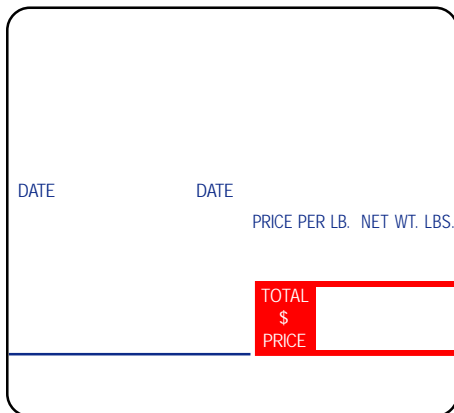

LSi ID# **TD364**
Label Description: DP-90, DP-120, DP-121 UPC
Label Size (W x L): 60mm x 55mm
Packaging: 830/roll; 20 rolls
Approx. Wt (lbs.): 20 Wind Direction:

Minimum Orders: Stock: 5 cases • Custom: 5 case