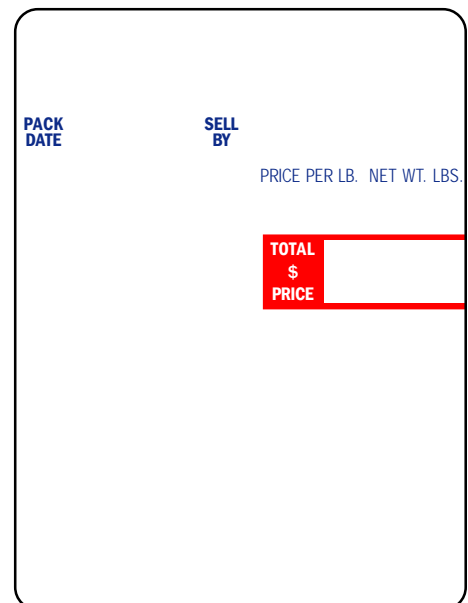

LSi ID# **TD376B**
Label Description: DP-90, DP-120, DP-121 Blank
Label Size (W x L): 60mm x 80mm
Packaging: 580/roll; 15 rolls
Approx. Wt (lbs.): 19
Wind Direction:
Minimum Orders: Stock: 1 case • Custom: 5 cases

LSi ID# **TD376**
Label Description: DP-90, DP-120, DP-121 UPC
Label Size (W x L): 60mm x 80mm
Packaging: 580/roll; 15 rolls
Approx. Wt (lbs.): 19   Wind Direction:
Minimum Orders: Stock: 5 cases • Custom: 5 cases