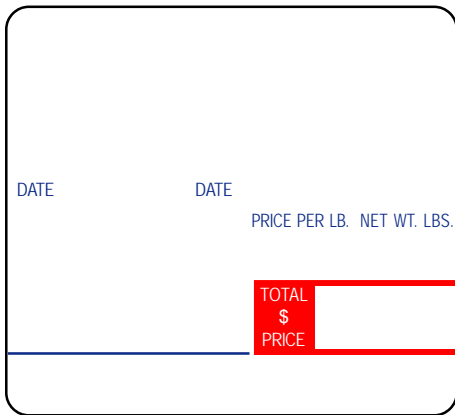

LSi ID# **TD365**
Label Description: SM-25 UPC
Label Size (W x L): 60mm x 55mm
Packaging: 1,100/roll; 15 rolls
Approx. Wt (lbs.): 22

Wind Direction:

Minimum Orders: Stock: 5 cases • Custom: 5 cases