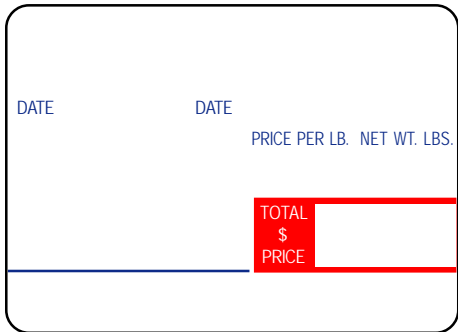

LSi ID# **TD363**
Label Description: SM-70 UPC
Label Size (W x L): 60mm x 43mm
Packaging: 1,500/roll; 15 rolls
Approx. Wt (lbs.): 28
Wind Direction:
Minimum Orders: Stock: 1 case • Custom: 5 cases

LSi ID# **TD365**
Label Description: SM-70 UPC
Label Size (W x L): 60mm x 55mm
Packaging: 1,100/roll; 15 rolls
Approx. Wt (lbs.): 22
Wind Direction:
Minimum Orders: Stock: 5 cases • Custom: 5 cases