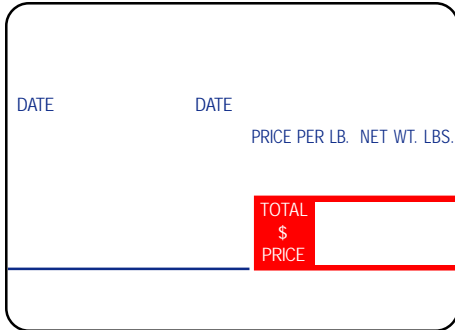

LABELS FOR DIGI SM-90 LABEL PRINTING SCALE continued

Digi SM-90 Labels continued

LSi ID# **TD362**

Label Description: SM-90 UPC

Label Size (W x L): 60mm x 43mm

Packaging: 1,050/roll; 15 rolls

Approx. Wt (lbs.): 21

Wind Direction:

Minimum Orders: Stock: 1 case • Custom: 5 cases