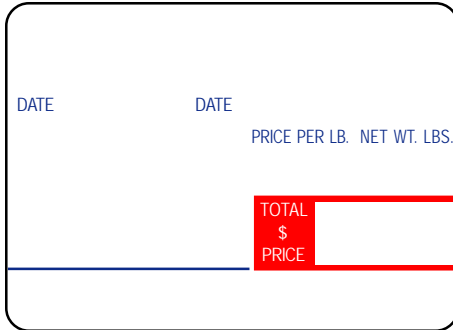

LABELS FOR DIGI LABEL SCALES continued

Digi Pre-Pack Labels continued

LSi ID# **TD345-3**
 Label Description: UPC
 Compatible Models: AW Series, DPS Series, FX Series, IL Series
 Label Size (W x L): 60mm x 43mm
 Packaging: 3,240/roll; 3 rolls
 Approx. Wt (lbs.): 14
 Core ID: 3"