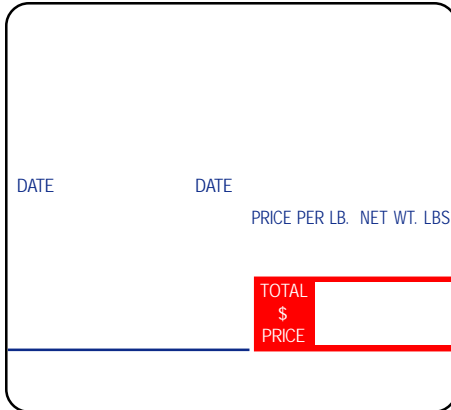

LABELS FOR **DIGI** LABEL SCALES continued

Digi Pre-Pack Wrapper Labels continued

LSi ID# **TD347**
Label Description: Style 3 UPC, Extended Text
Compatible Models: AW Series, DPS Series, FX Series, IL Series
Label Size (W x L): 60mm x 55mm
Packaging: 3,100/roll; 3 rolls
Approx. Wt (lbs.): 15
Core ID: 1.5"

Wind Direction:

Minimum Orders: Stock: 5 cases • Custom: 5 cases