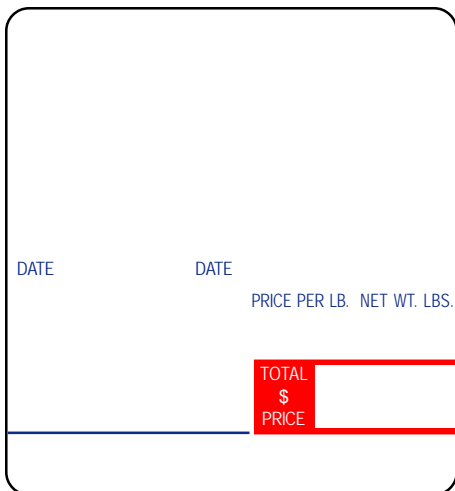

LSi ID# **TD366**
Label Description: SM-25 UPC, Ingredient
Label Size (W x L): 60mm x 65mm
Packaging: 900/roll; 15 rolls
Approx. Wt (lbs.): 20

Wind Direction:

Minimum Orders: Stock: 5 cases • Custom: 5 cases