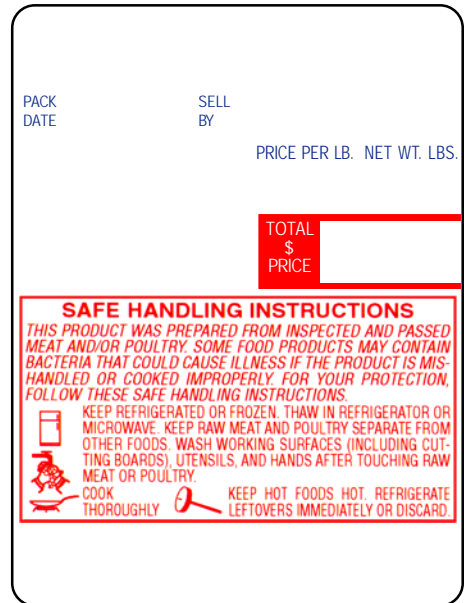

LABELS FOR DIGI SM-25, SM-40 LABEL PRINTING SCALE continued

Digi SM-25 Labels continued

LSi ID# **TD360B**
Label Description: Blank
Label Size (W x L): 60mm x 80mm
Packaging: 810/roll; 15 rolls
Approx. Wt (lbs.): 20 Wind Direction:
Minimum Orders: Stock: 5 cases • Custom: 5 cases

LSi ID# **TD360S**
Label Description: SM-25 UPC, Safe Handling
Label Size (W x L): 60mm x 80mm
Packaging: 810/roll; 15 rolls
Approx. Wt (lbs.): 20 Wind Direction:
Minimum Orders: Stock: 1 case • Custom: 5 cases

LSi ID# **TD355B**
Label Description: SM-15i UPC, Blank, with/without 'T' Perf.
Label Size (W x L): 60mm x 95mm
Packaging: 665/roll; 15 rolls
Approx. Wt (lbs.): 22 Wind Direction:
Minimum Orders: Stock: 1 case • Custom: 5 cases