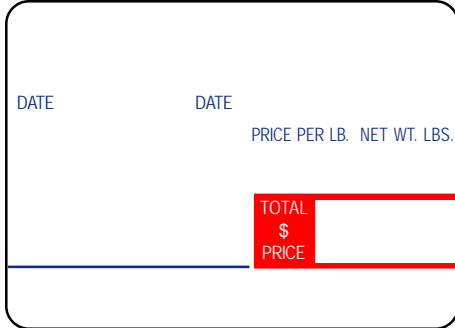

LABELS FOR DIGI SM-25, SM-40 LABEL PRINTING SCALE continued

Digi SM-25 Labels continued

LSi ID# **TD363**
Label Description: SM-25 UPC
Label Size (W x L): 60mm x 43mm
Packaging: 1,500/roll; 15 rolls
Approx. Wt (lbs.): 28

Wind Direction:

Minimum Orders: Stock: 1 case • Custom: 5 cases