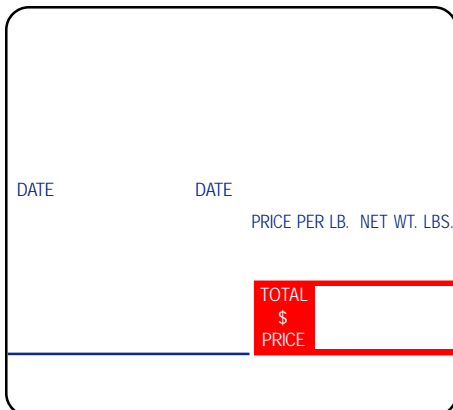

LSi ID# **TD3472**
Label Description: UPC, Extended Text
Compatible Models: AW Series, DPS Series, FX Series, IL Series
Label Size (W x L): 60mm x 55mm
Packaging: 2,700/roll; 3 rolls
Approx. Wt (lbs.): 27
Core ID: 3"

Wind Direction:

Minimum Orders: Stock: 5 cases • Custom: 5 cases