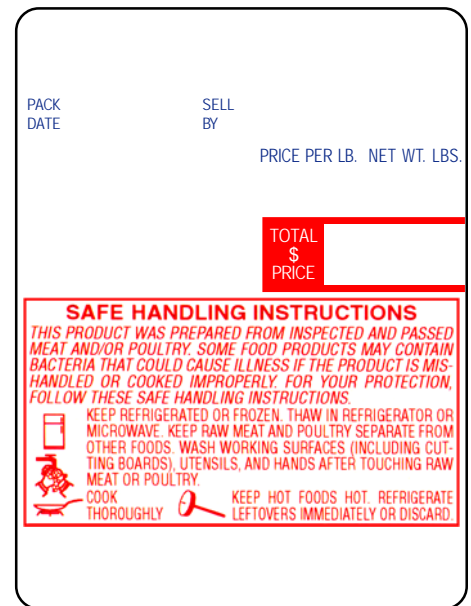

LSi ID# **TD37; B**
Label Description: SM-90 Blank Ingrid., with/without 'T' Perf.
Label Size (W x L): 60mm x 95mm
Packaging: 500/roll; 15 rolls
Approx. Wt (lbs.): 20
Wind Direction:
Perf OUT 1st
Minimum Orders: Stock: 5 cases • Custom: 5 cases