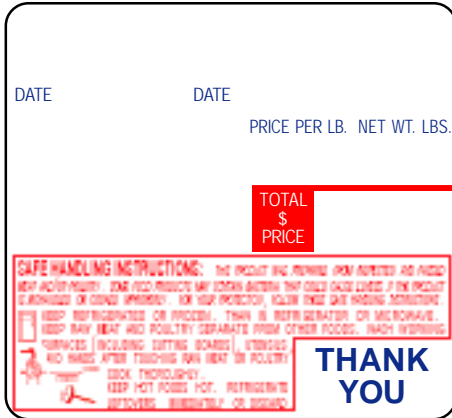

LABELS FOR DIGI LABEL PRINTING SCALES continued

Digi Pre-Pack Scale Labels continued

LSi ID# **TD347S**
Label Description: UPC, Safe Handling
Compatible Models: AW Series, DPS Series, FX Series, IL Series
Label Size (W x L): 60mm x 55mm
Packaging: 3,100/roll; 3 rolls
Approx. Wt (lbs.): 15
Core ID: 1.5"

Wind Direction:

Minimum Orders: Stock: 5 cases • Custom: 5 cases