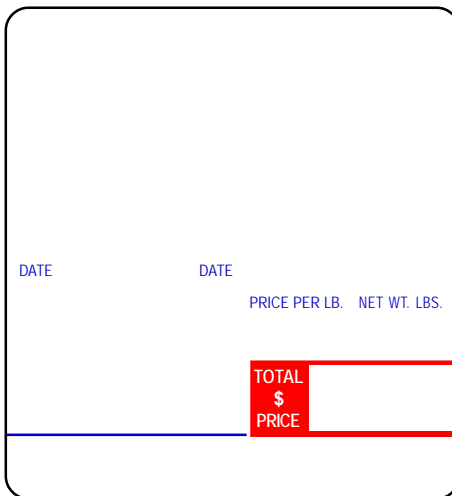

LSi ID# **TD374**
Label Description: UPC, Ingredient
Compatible Models: AW Series, DPS Series, FX Series, IL Series
Label Size (W x L): 60mm x 65mm
Packaging: 2,500/roll; 3rolls
Approx. Wt (lbs.): 15
Core ID: 3"

Wind Direction:

Minimum Orders: Stock: 5 cases • Custom: 5 cases