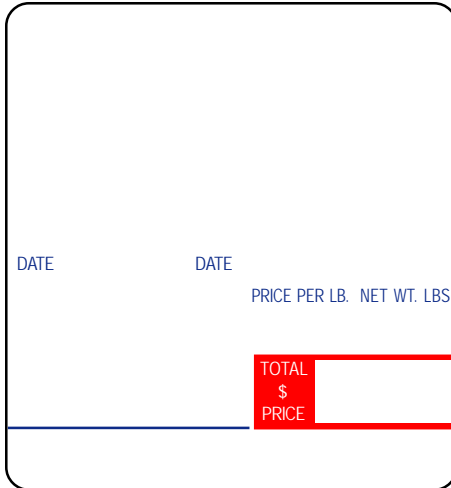

LABELS FOR DIGI COUNTERTOP SCALES continued

NBI Digi DP Scale Labels

DP-90, DP-120, & DP-121

LSi ID# **TD366**
Label Description: DP-90, DP-120, DP-121 UPC, Ingredient
Label Size (W x L): 60mm x 65mm
Packaging: 900/roll; 15 rolls
Approx. Wt (lbs.): 20   Wind Direction:
Minimum Orders: Stock: 5 cases • Custom: 5 cases