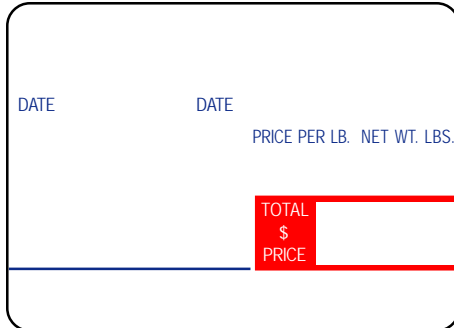

LABELS FOR DIGI PRINTING SCALES continued

Digi DP Series Scale Labels

DP-90 , DP-120, & DP-121

LSi ID# **TD362**
Label Description: DP-90, DP-120, DP-121 UPC
Label Size (W x L): 60mm x 43mm
Packaging: 1,050/roll; 15 rolls
Approx. Wt (lbs.): 21 Wind Direction:

Minimum Orders: Stock: 1 case • Custom: 5 cases