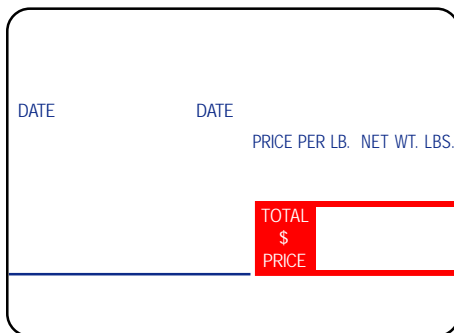

LSi ID# **TD363**
Label Description: DP-90, DP-120, DP-121 UPC
Label Size (W x L): 60mm x 43mm
Packaging: 1,500/roll; 15 rolls
Approx. Wt (lbs.): 22 Wind Direction:

Minimum Orders: Stock: 1 case • Custom: 5 cases