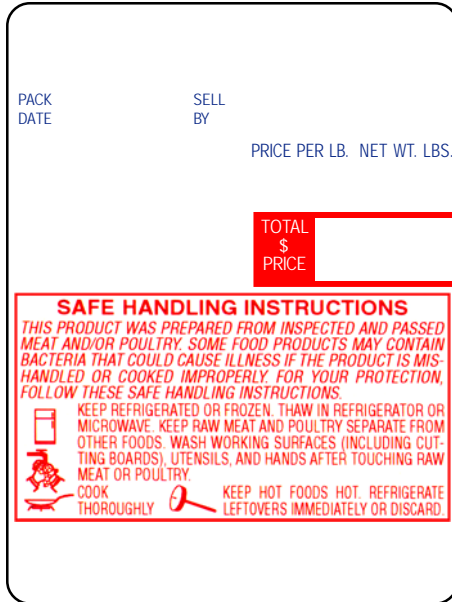

SCALE LABELS FOR **DIGI SCALES** continued

Digi Wrapper Labels continued

LSi ID# **TD34918**
Label Description: UPC, Safe Handling
Compatible Models: AW Series, DPS Series, FX Series, IL Series
Label Size (W x L): 60mm x 80mm
Packaging: 1,800/roll; 3 rolls
Approx. Wt (lbs.): 13
Core ID: 3" Wind Direction: **INSIDE** or **OUTSIDE**
Minimum Orders: Stock: 1 case • Custom: 5 cases