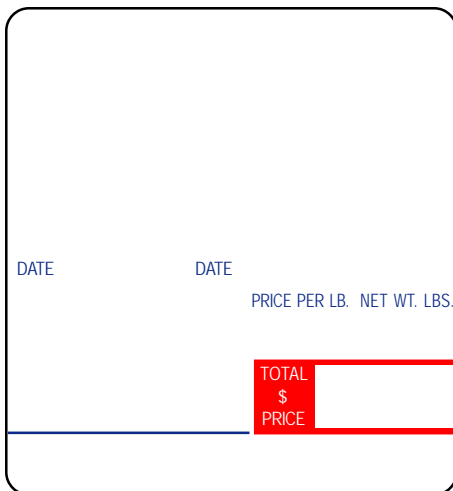

LSi ID# **TD366**
Label Description: SM-25 UPC, Ingredient
Label Size (W x L): 60mm x 65mm
Packaging: 900/roll; 15 rolls
Approx. Wt (lbs.): 20

Wind Direction:

Minimum Orders: Stock: 5 cases • Custom: 5 cases