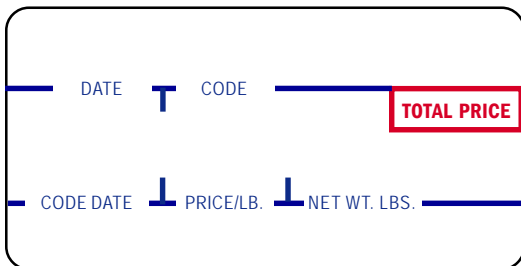

LSi ID# **TD333**
Label Description: Model 2000 Non-UPC
Label Size (W x L): 68mm x 46mm
Packaging: 9,000/roll; 3 rolls
Approx. Wt (lbs.): 28   Wind Direction:
Minimum Orders: Stock: 5 cases • Custom: 5 cases