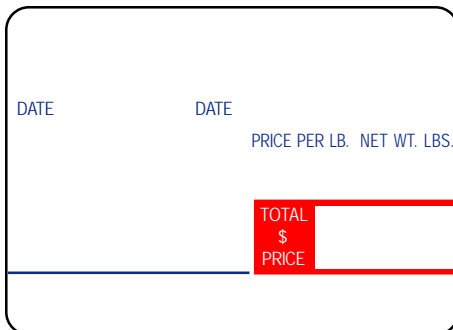

LSi ID# **TD362**
Label Description: DP-120 UPC
Label Size (W x L): 60mm x 43mm
Packaging: 1,050/roll; 15 rolls
Approx. Wt (lbs.): 21   Wind Direction:
Minimum Orders: Stock: 1 case • Custom: 5 cases