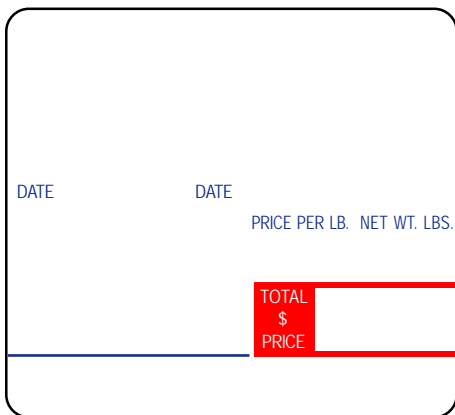

LSi ID# **TD364**
Label Description: DP-120 UPC
Label Size (W x L): 60mm x 55mm
Packaging: 830/roll; 20 rolls
Approx. Wt (lbs.): 20

Wind Direction:

Minimum Orders: Stock: 5 cases • Custom: 5 case