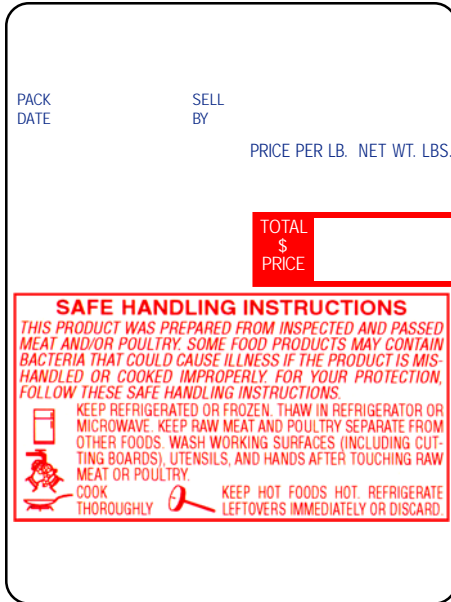

Wind Direction:

Minimum Orders: Stock: 5 cases • Custom: 5 cases

LABELS FOR DIGI LABEL SCALES continued

Digi DPS Scale Labels continued

DPS-6000, DPS-6084 Scales

LSi ID# **TD34918**
 Label Description: DPS-6000 UPC, Safe Handling
 Label Size (W x L): 60mm x 80mm
 Packaging: 1,800/roll; 3 rolls
 Approx. Wt (lbs.): 13 Wind Direction:
 Core ID: 3"