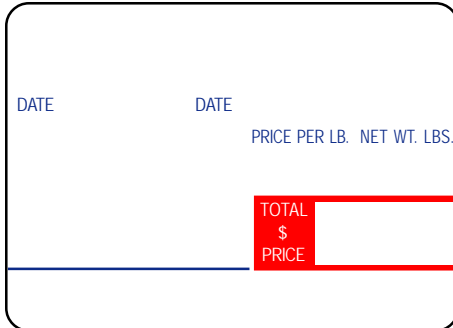

LABELS FOR **DIGI** LABEL SCALES continued

Digi DPS Scale Labels continued

DPS-6000, DPS-6084 Scales

LSi ID# **TD345-3**
Label Description: DPS-6000; DPS-6084 UPC
Label Size (W x L): 60mm x 43mm
Packaging: 3,240/roll; 3 rolls
Approx. Wt (lbs.): 14
Core ID: 3" Wind Direction:

Minimum Orders: Stock: 5 cases • Custom: 5 cases