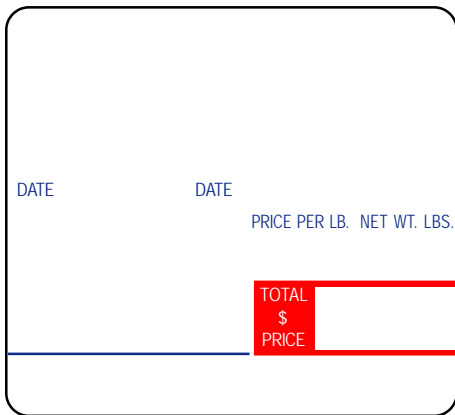

LSi ID# **TD364**
Label Description: SM-90 UPC
Label Size (W x L): 60mm x 55mm
Packaging: 830/roll; 20 rolls
Approx. Wt (lbs.): 20

Wind Direction:

Minimum Orders: Stock: 5 cases • Custom: 5 cases