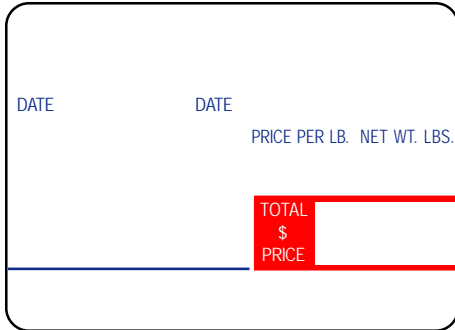

LABELS FOR **DIGI** LABEL SCALES continued

Digi SM Scale Labels continued

Digi SM-90 Scales

LSi ID# **TD362**
Label Description: SM-90 UPC
Label Size (W x L): 60mm x 43mm
Packaging: 1,050/roll; 15 rolls
Approx. Wt (lbs.): 21

Wind Direction:

Minimum Orders: Stock: 1 case • Custom: 5 cases