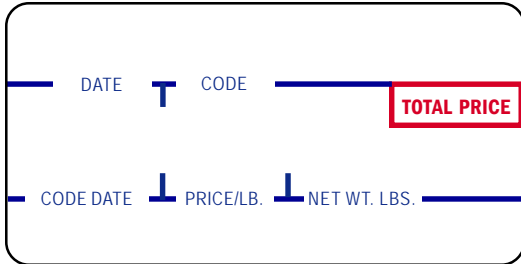

LABELS FOR **DIGI** LABEL SCALES continued

Digi 1000 Scale Labels & Digi 2000 Scale Labels

LSi ID# **TD323**
Label Description: Model 1000 Non-UPC
Label Size (W x L): 68mm x 35mm
Packaging: 5,000/roll; 3 rolls
Approx. Wt (lbs.): 15   Wind Direction:
Minimum Orders: Stock: 5 cases • Custom: 5 cases