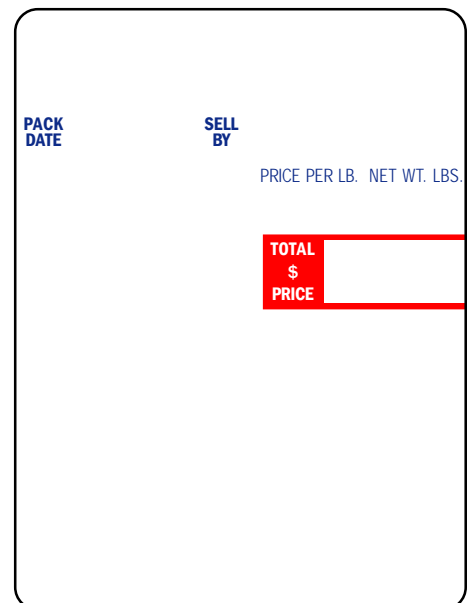

LABELS FOR DIGI LABEL SCALES continued

Digi DP Scale Labels continued

DP-120/DP-121 Scales

LSi ID# **TD366**
Label Description: DP-120/121 UPC, Ingredient
Label Size (W x L): 60mm x 65mm
Packaging: 900/roll; 15 rolls
Approx. Wt (lbs.): 20
Wind Direction:
Minimum Orders: Stock: 5 cases • Custom: 5 cases

LSi ID# **TD376B**
Label Description: DP-120/121 Blank
Label Size (W x L): 60mm x 80mm
Packaging: 580/roll; 15 rolls
Approx. Wt (lbs.): 20
Wind Direction:
Minimum Orders: Stock: 1 case • Custom: 5 cases

LSi ID# **TD376**
Label Description: DP-120/121 UPC
Label Size (W x L): 60mm x 80mm
Packaging: 580/roll; 15 rolls
Approx. Wt (lbs.): 20
Wind Direction:
Minimum Orders: Stock: 5 cases • Custom: 5 cases