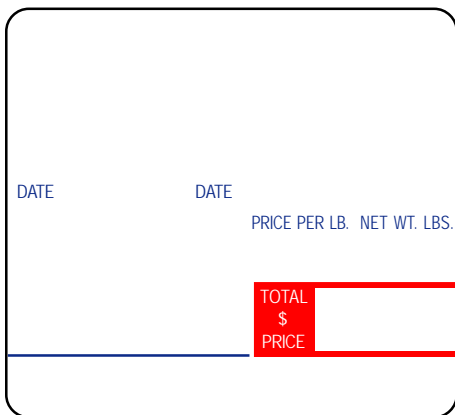

LSi ID# **TD365**
Label Description: DP-120 UPC
Label Size (W x L): 60mm x 55mm
Packaging: 1,100/roll; 15 rolls
Approx. Wt (lbs.): 22

Wind Direction:

Minimum Orders: Stock: 5 cases • Custom: 5 case