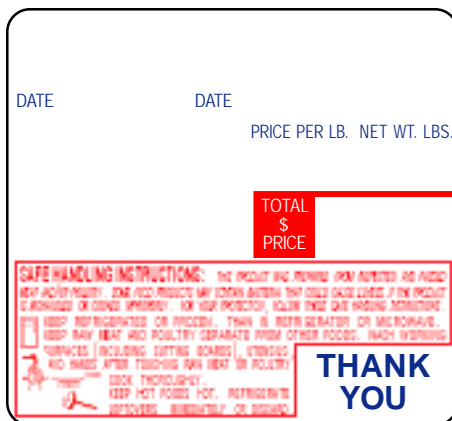

LSi ID# **TD347S**
Label Description: DPS-6000; 6084 UPC, Safe Handling
Label Size (W x L): 60mm x 55mm
Packaging: 3,100/roll; 3 rolls
Approx. Wt (lbs.): 15
Core ID: 1.5"

Wind Direction:

Minimum Orders: Stock: 5 cases • Custom: 5 cases