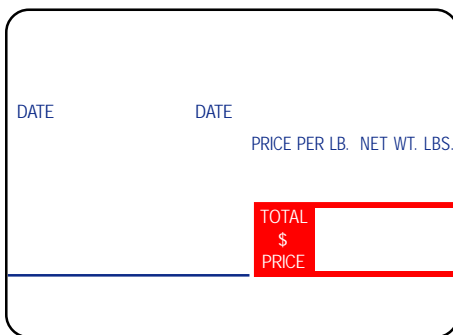

LSi ID# **TD345**
Label Description: DPS-6000; DPS-6084 UPC
Label Size (W x L): 60mm x 43mm
Packaging: 4,000/roll; 3 rolls
Approx. Wt (lbs.): 15
Core ID: 1.5" Wind Direction:

Minimum Orders: Stock: 1 case • Custom: 5 cases