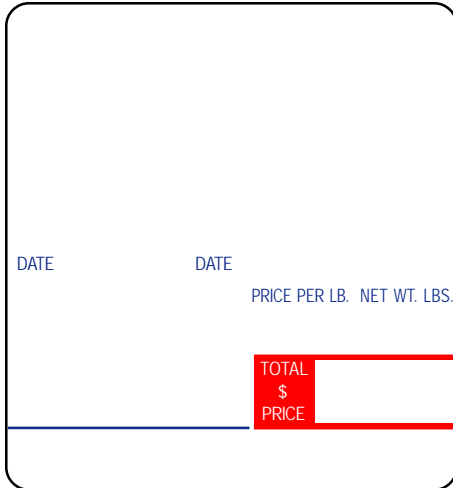

LABELS FOR DIGI LABEL SCALES continued

Digi SM Scale Labels continued

Digi SM-70 Scales

LSi ID# **TD366**
Label Description: SM-70 UPC, Ingredient
Label Size (W x L): 60mm x 65mm
Packaging: 900/roll; 15 rolls
Approx. Wt (lbs.): 20
Wind Direction:

Minimum Orders: Stock: 5 cases • Custom: 5 cases