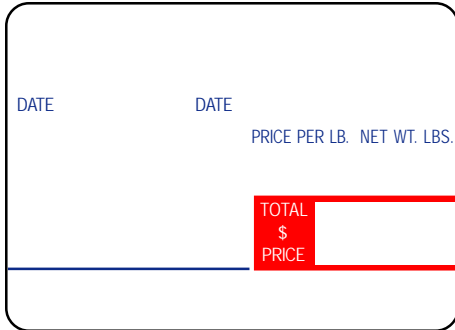

LABELS FOR **DIGI** LABEL SCALES continued

Digi DP Scale Labels continued

DP-120/DP-121 Scales

LSi ID# **TD363**
Label Description: DP-120 UPC
Label Size (W x L): 60mm x 43mm
Packaging: 1,500/roll; 15 rolls
Approx. Wt (lbs.): 28

Wind Direction:

Minimum Orders: Stock: 1 case • Custom: 5 cases