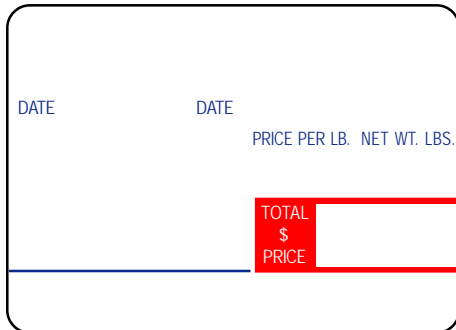

LSi ID# **TD363**
Label Description: SM-70 UPC
Label Size (W x L): 60mm x 43mm
Packaging: 1,500/roll; 15 rolls
Approx. Wt (lbs.): 28

Wind Direction:

Minimum Orders: Stock: 1 case • Custom: 5 cases

LSi ID# **TD365**
Label Description: SM-70 UPC
Label Size (W x L): 60mm x 55mm
Packaging: 1,100/roll; 15 rolls
Approx. Wt (lbs.): 22

Wind Direction:

Minimum Orders: Stock: 5 cases • Custom: 5 cases