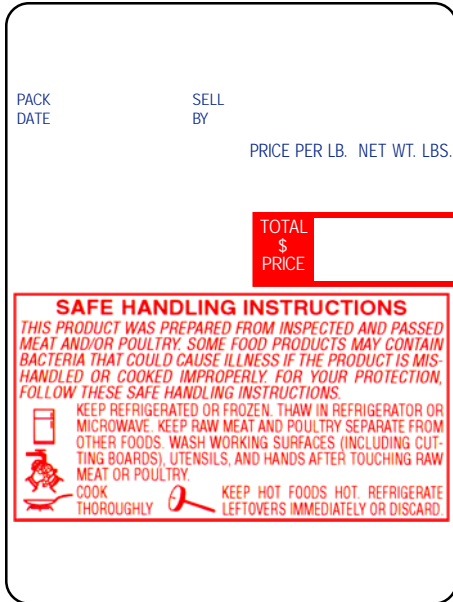

LABELS FOR **DIGI** LABEL SCALES continued

Digi DP Scale Labels continued

DP-120/DP-121 Scales

LSi ID# **TD376S**
Label Description: DP-120/121 UPC; Safe Handling
Label Size (W x L): 60mm x 80mm
Packaging: 580/roll; 15 rolls
Approx. Wt (lbs.): 18   Wind Direction:
Minimum Orders: Stock: 1 case • Custom: 5 cases