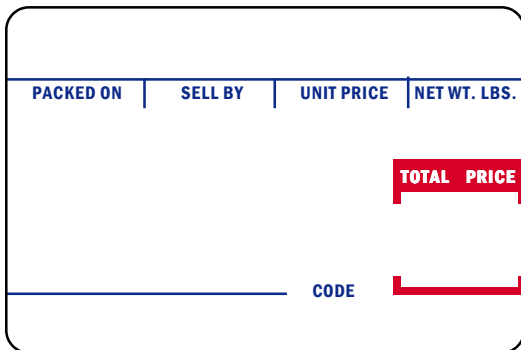

Wind Direction:

Minimum Orders: Stock: 5 cases • Custom: 5 cases

LABELS FOR **DIGI** LABEL SCALES continued

Digi 1000 Scale Labels & Digi 2000 Scale Labels

LSi ID# **TD323**
 Label Description: Model 1000 Non-UPC
 Label Size (W x L): 68mm x 35mm
 Packaging: 5,000/roll; 3 rolls
 Approx. Wt (lbs.): 15 Wind Direction: 
 Minimum Orders: Stock: 5 cases • Custom: 5 cases