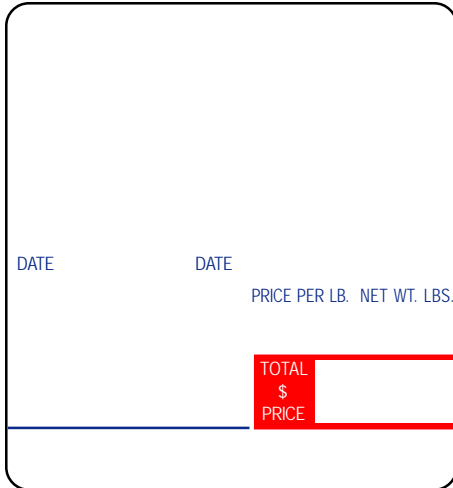

LABELS FOR DIGI LABEL SCALES continued

Digi DP Scale Labels continued

DP-120/DP-121 Scales

LSi ID# **TD366**
Label Description: DP-120/121 UPC, Ingredient
Label Size (W x L): 60mm x 65mm
Packaging: 900/roll; 15 rolls
Approx. Wt (lbs.): 20
Wind Direction:
Minimum Orders: Stock: 5 cases • Custom: 5 cases