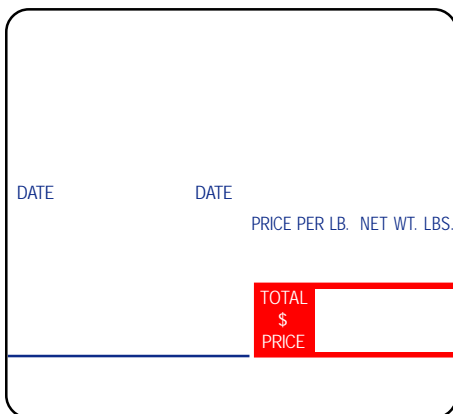

LSi ID# **TD3473**
Label Description: DPS-6000; DPS-6084 Style 3 UPC
Label Size (W x L): 60mm x 55mm
Packaging: 2,400/roll; 3 rolls
Approx. Wt (lbs.): 14
Core ID: 3" Wind Direction:

Minimum Orders: Stock: 5 cases • Custom: 5 cases