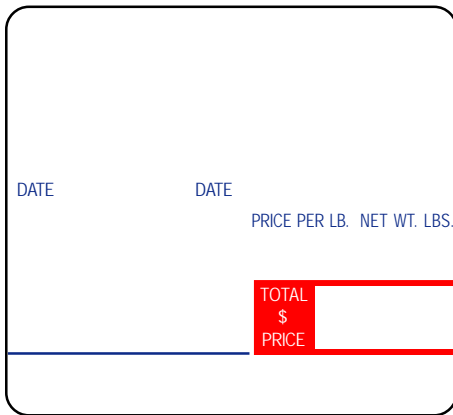

LSi ID# **TD365**
Label Description: SM-25 UPC
Label Size (W x L): 60mm x 55mm
Packaging: 1,100/roll; 15 rolls
Approx. Wt (lbs.): 22

Wind Direction:

Minimum Orders: Stock: 5 cases • Custom: 5 cases