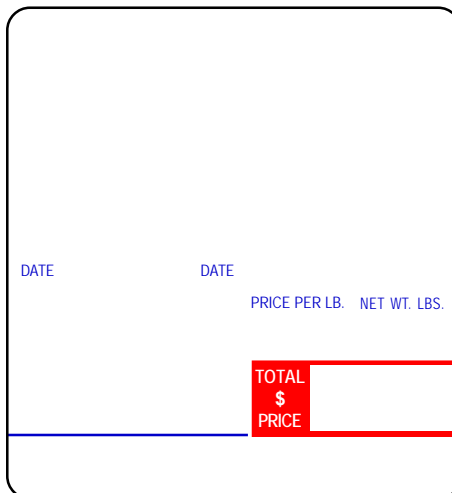

LSi ID# **TD374**
Label Description: DPS-6000 UPC, Ingredient
Label Size (W x L): 60mm x 65mm
Packaging: 2,500/roll; 3rolls
Approx. Wt (lbs.): 19
Core ID: 3"

Wind Direction:

Minimum Orders: Stock: 5 cases • Custom: 5 cases