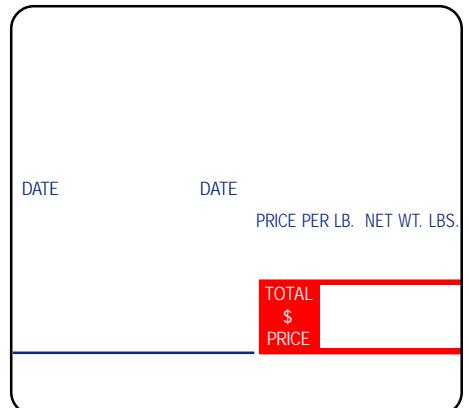

LABELS FOR DIGI LABEL SCALES continued

Digi SM Scale Labels continued

Digi SM-70 Scales

LSi ID# **TD370**
Label Description: SM-70 Continuous StripLabel
Label Size (W x L): 42mm x 2520"
Packaging: 20 rolls
Approx. Wt (lbs.): 24

Wind Direction:

Minimum Orders: Stock: 1 case • Custom: 5 cases

LSi ID# **TD371**
Label Description: SM-70 Continuous StripLabel
Label Size (W x L): 60mm x 2520"
Packaging: 20 rolls
Approx. Wt (lbs.): 26

Wind Direction:

Minimum Orders: Stock: 1 case • Custom: 5 cases

LSi ID# **TD363**
Label Description: SM-70 UPC
Label Size (W x L): 60mm x 43mm
Packaging: 1,500/roll; 15 rolls
Approx. Wt (lbs.): 28

Wind Direction:

Minimum Orders: Stock: 1 case • Custom: 5 cases

LSi ID# **TD365**
Label Description: SM-70 UPC
Label Size (W x L): 60mm x 55mm
Packaging: 1,100/roll; 15 rolls
Approx. Wt (lbs.): 22

Wind Direction:

Minimum Orders: Stock: 5 cases • Custom: 5 cases