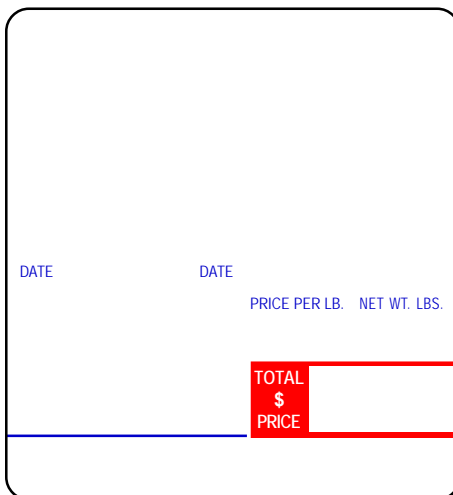

LSi ID# **TD374**
Label Description: DPS-2600 UPC, Ingredient
Label Size (W x L): 60mm x 65mm
Packaging: 2,500/roll; 3rolls
Approx. Wt (lbs.): 19
Core ID: 3"

Wind Direction:

Minimum Orders: Stock: 5 cases • Custom: 5 cases