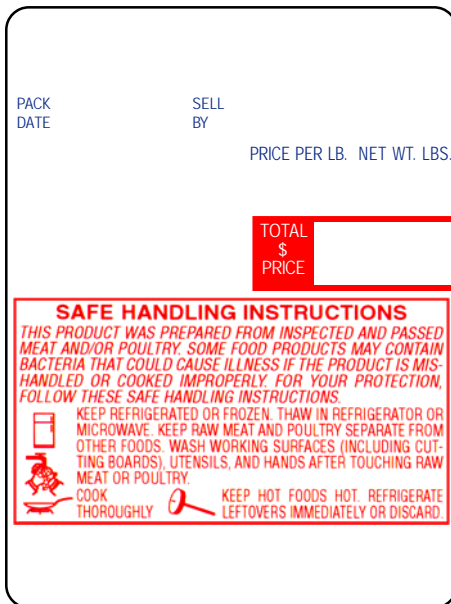

Label Size (W x L): 60mm x 80mm

Packaging: 1,800/roll; 3 rolls

Approx. Wt (lbs.): 13

Wind Direction:

Core ID: 3"

Minimum Orders: Stock: 1 case • Custom: 5 cases

LSi ID# **TD349**

Label Description: DPS-2600 UPC, Safe Handling