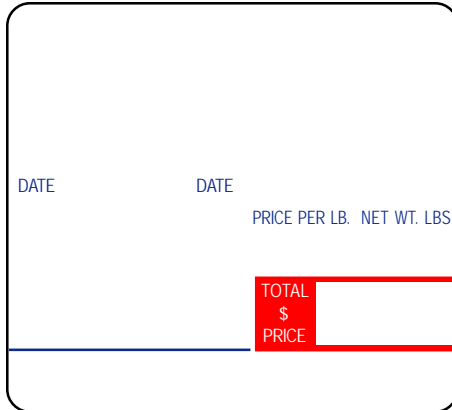

LABELS FOR DIGI LABEL SCALES continued

Digi DPS Scale Labels continued

DPS-6000, DPS-6084 Scales

LSi ID# **TD347**
Label Description: DPS-6000; DPS-6084 Style 3 UPC
Label Size (W x L): 60mm x 55mm
Packaging: 3,100/roll; 3 rolls
Approx. Wt (lbs.): 15
Core ID: 1.5"

Wind Direction:

Minimum Orders: Stock: 5 cases • Custom: 5 cases