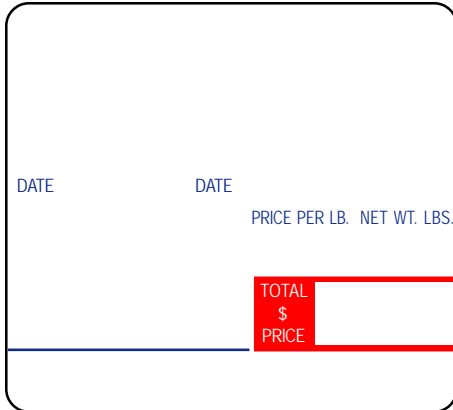

Wind Direction:
Perf OUT 1st

Minimum Orders: Stock: 1 case • Custom: 5 cases

LABELS FOR **DIGI** LABEL SCALES continued

Digi DPS Scale Labels

Digi DPS-2600 Scales

LSi ID# **TD3472**
 Label Description: DPS-2600 UPC
 Label Size (W x L): 60mm x 55mm
 Packaging: 2,700/roll; 3 rolls
 Approx. Wt (lbs.): 27
 Core ID: 3"