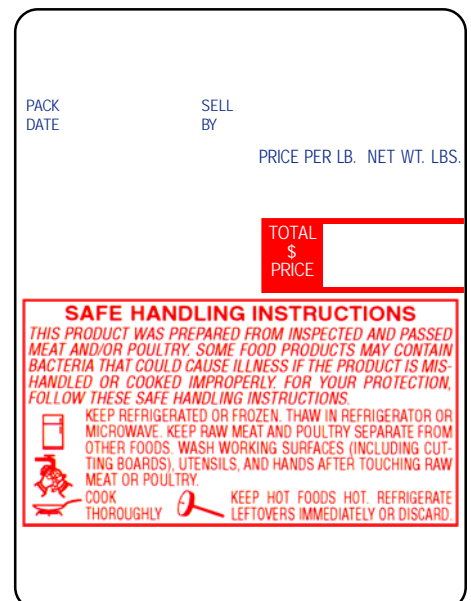

LABELS FOR DIGI LABEL SCALES continued

Digi SM Scale Labels continued

Digi SM-70 Scales

LSi ID# **TD366**
Label Description: SM-70 UPC, Ingredient
Label Size (W x L): 60mm x 65mm
Packaging: 900/roll; 15 rolls
Approx. Wt (lbs.): 20
Wind Direction:

Minimum Orders: Stock: 5 cases • Custom: 5 cases

LSi ID# **TD360B**
Label Description: SM-70 Blank
Label Size (W x L): 60mm x 80mm
Packaging: 810/roll; 15 rolls
Approx. Wt (lbs.): 25
Wind Direction:

Minimum Orders: Stock: 5 cases • Custom: 5 cases

LSi ID# **TD360S**
Label Description: SM-70 UPC, Safe Handling
Label Size (W x L): 60mm x 80mm
Packaging: 810/roll; 15 rolls
Approx. Wt (lbs.): 25
Wind Direction:

Minimum Orders: Stock: 5 cases • Custom: 5 cases