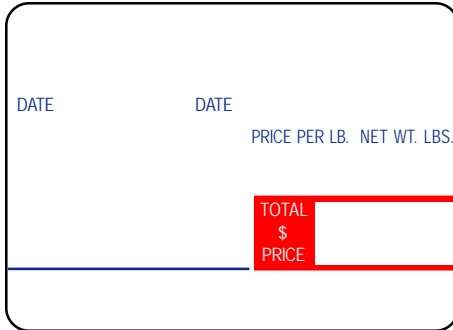

LABELS FOR **DIGI** LABEL SCALES continued

Digi SM Scale Labels continued

Digi SM-25 Scales

LSi ID# **TD363**
Label Description: SM-25 UPC
Label Size (W x L): 60mm x 43mm
Packaging: 1,500/roll; 15 rolls
Approx. Wt (lbs.): 28

Wind Direction:

Minimum Orders: Stock: 1 case • Custom: 5 cases