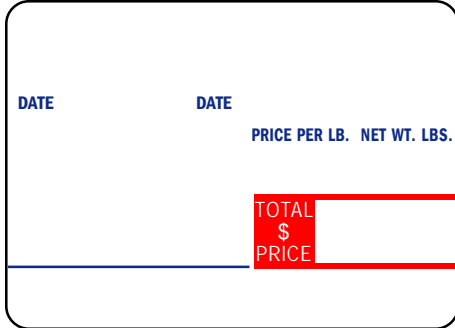

LSi does not publish prices on the internet, so for pricing or additional information please **contact LSi**

[\(Please include LSi item number\)](#)

LABELS FOR EXACT EQUIPMENT LABEL SCALES

971 Labels

LSi ID# **TF251**
 Label Description: 971 Prepack UPC (small)
 Label Size (W x L): 60mm x 43mm
 Packaging: 5,000/roll; 5 rolls
 Approx. Wt (lbs.): 18 Wind Direction:
 Minimum Orders: Stock: 5 cases • Custom: 5 cases