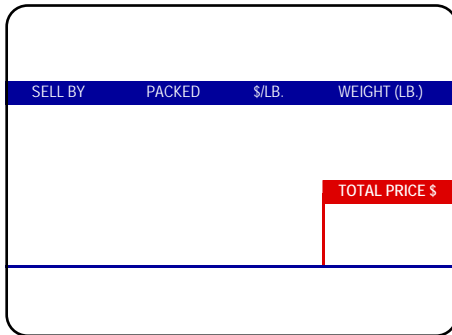

Globe Equipment Scale Labels

Ph: 800-635-2385
Fx: 714-961-8276

[[LSi Home](#)]

[[About LSi](#)]

[[Contact LSi](#)]

[[LSi Scale Label Index](#)]

Scale Model

GSP30A Labels

Computer generated likeness

LSi ID# **TG410**
Label Description: GSP30A E11 44mm UPC

Compatible Models: Globe GSP30A Scale

Label Size (W x L): 60 mm x 44 mm
Packaging: 835 /roll; 12 rolls
Approx. Wt (lbs.): 12

Wind Direction:

Minimum Orders: Stock: 1 case • Custom: 5 cases

LSi is a leading, nationally recognized scale label manufacturer and our custom scale labels and stock scale labels have been used in thousands of label printing scales for labeling retail bakery and candy, deli, cheese, meat, fish and other seafood, poultry, produce, prepared food, and other retail food packages found throughout the US and in other countries.