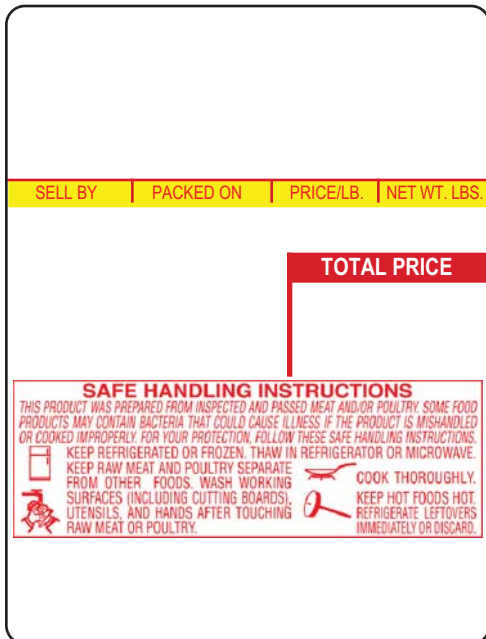

LSi ID# **Ti217S**
Label Description: 85mm UPC • bottom Safe Handling
Compatible With: AC-2000/3000/4000, BC-3000/4000, SR-2000a, IL-2000SA
Label Size (W x L): 64mm x 85mm
Packaging: 450/roll; 12 rolls
Approx. Wt (lbs.): 13   Wind Direction: C
Minimum Orders: Stock: 1 case • Custom: 5 cases